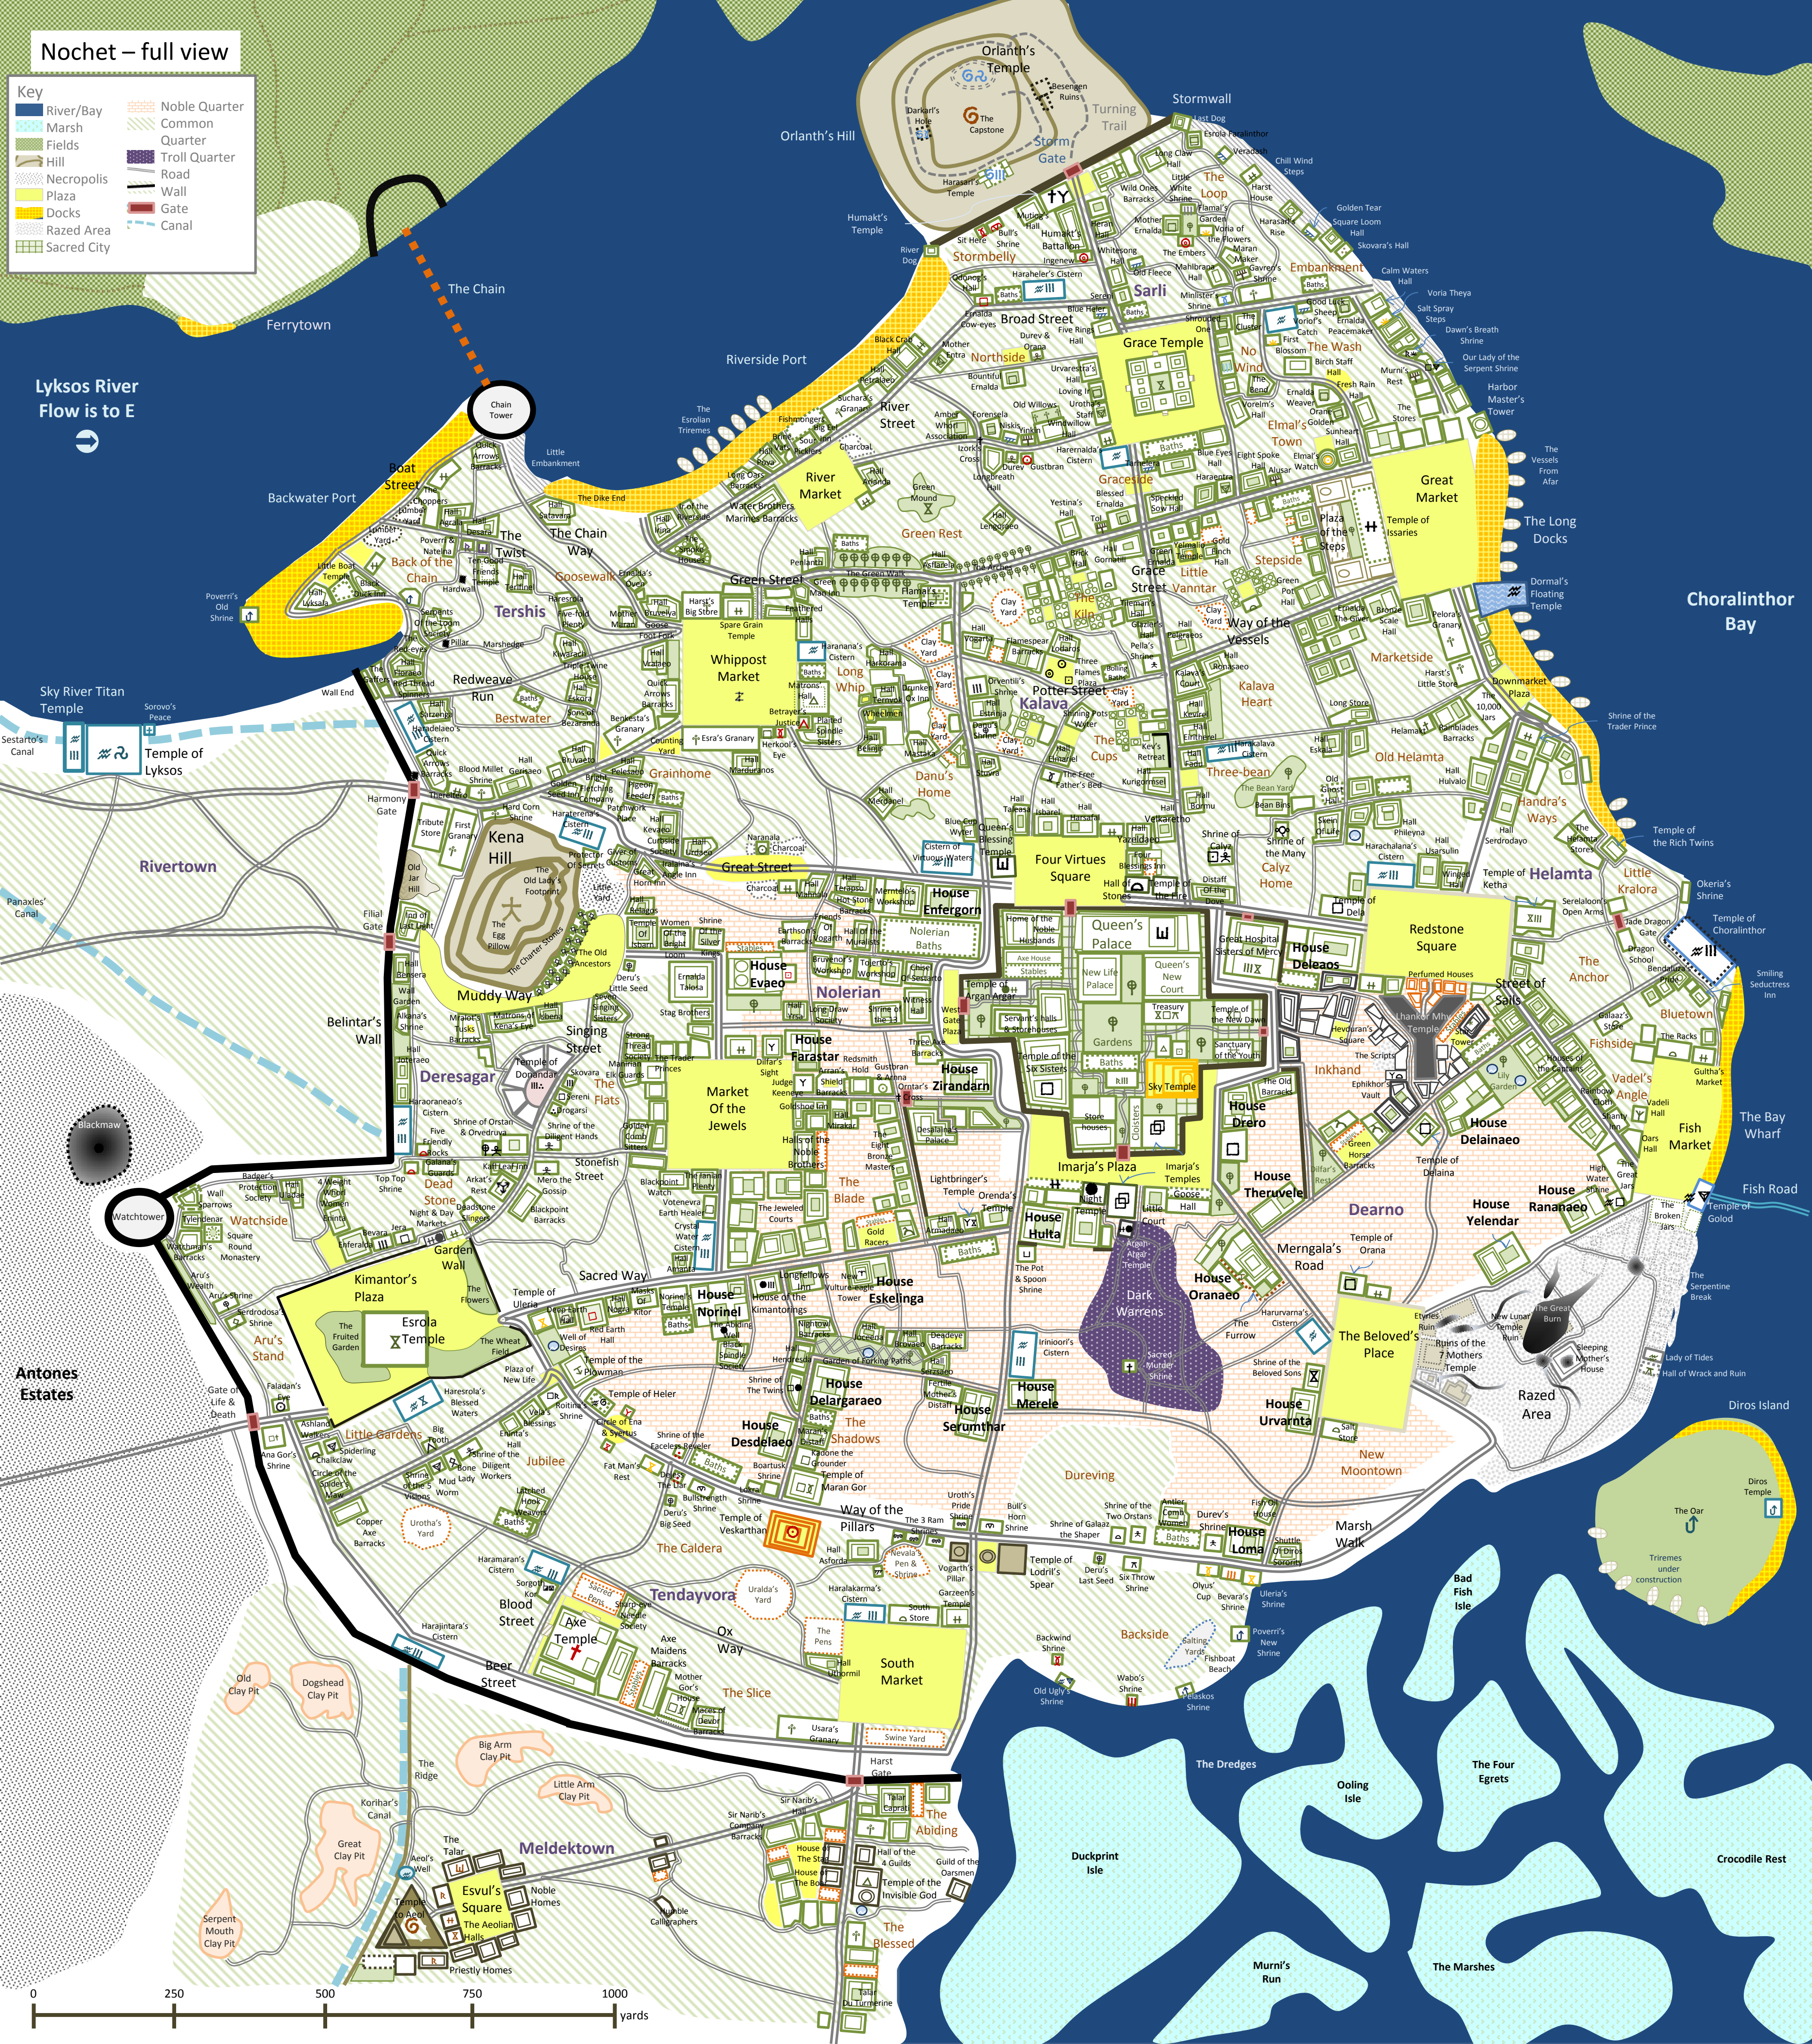

# Nochet – full view

**Key**

	River/Bay		Noble Quarter
	Marsh		Common Quarter
	Fields		Troll Quarter
	Hill		Road
	Necropolis		Gate
	Plaza		Canal
	Docks		
	Razed Area		
	Sacred City		

Lykos River  
Flow is to E

0 250 500 750 1000 yards